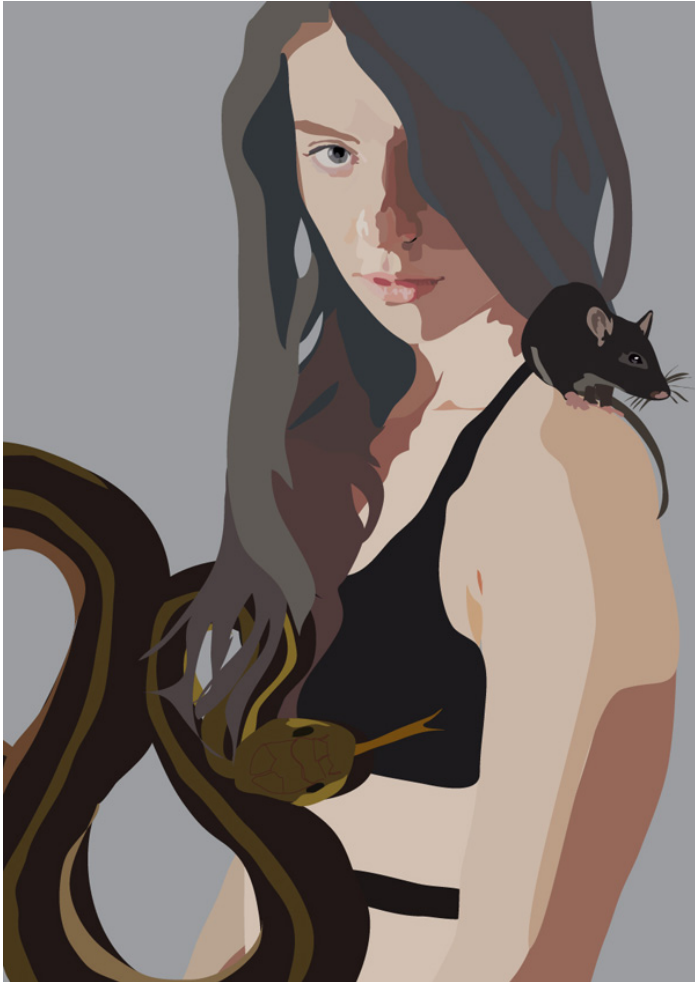

Anna McKay

Illustration
New Zealand

View the full portfolio at <http://www.thecreativefinder.com/annamckay>

15b Lloyd Road Singapore 239098 (co. reg. 201004398N)
helpdesk 656.227.2902, fax 656.227.0213