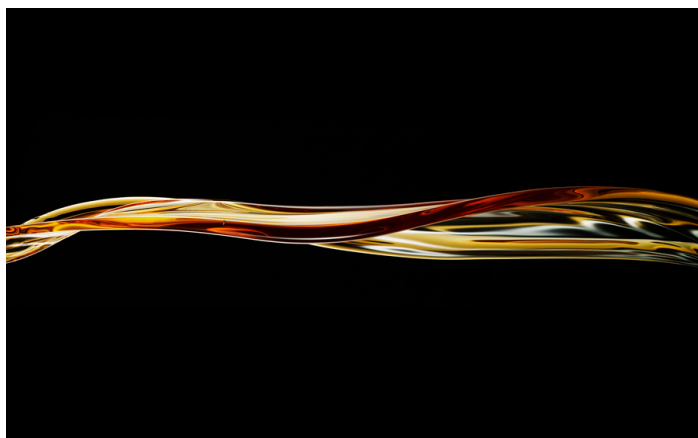

Angela Woods - Photographer's Agent

Artist Representation

Photography

United Kingdom

View the full portfolio at <http://www.thecreativefinder.com/angela>

15b Lloyd Road Singapore 239098 (co. reg. 201004398N)
helpdesk 656.227.2902, fax 656.227.0213