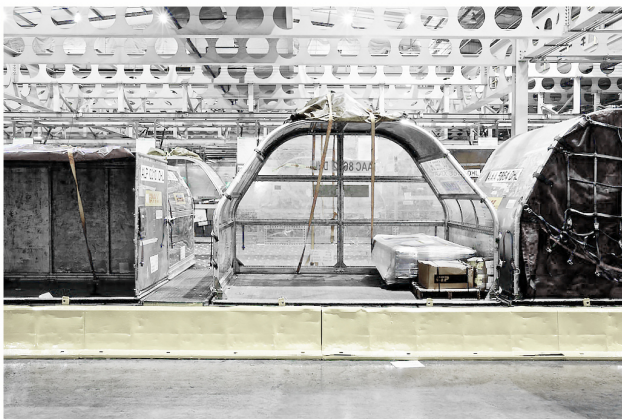

Andy Carver

Photography
53 Hardy Rd
Wimbledon
London
United Kingdom

View the full portfolio at <http://www.thecreativefinder.com/andycarver>