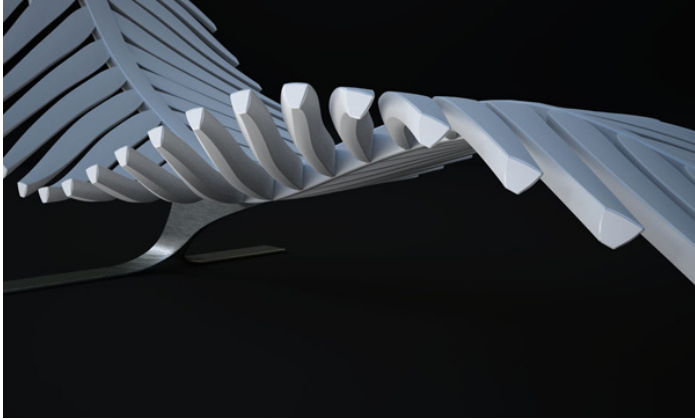

Andrew Dickson

Furniture Design
5002 Hadley Avenue
Overland Park, KS
66203
United States

View the full portfolio at <http://www.thecreativefinder.com/andrewksu>

Please kindly get in touch for portfolio works.

15b Lloyd Road Singapore 239098 (co. reg. 201004398N)
helpdesk 656.227.2902, fax 656.227.0213