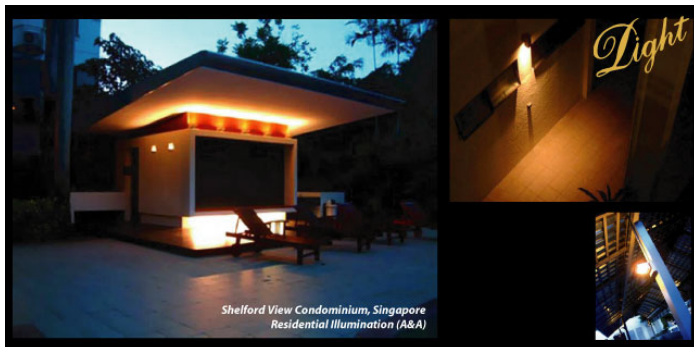

Alvin Tan

Creative Direction
Singapore

View the full portfolio at <http://www.thecreativefinder.com/alvin10>