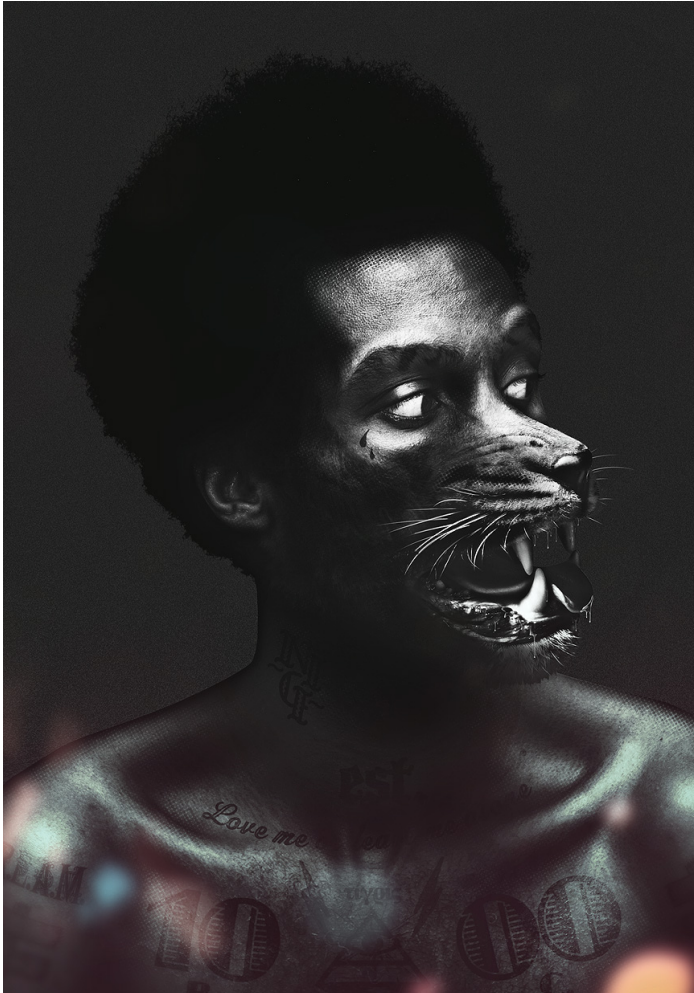

alex plesovskich

Graphic Design
Germany

View the full portfolio at <http://www.thecreativefinder.com/alexartig>

15b Lloyd Road Singapore 239098 (co. reg. 201004398N)
helpdesk 656.227.2902, fax 656.227.0213