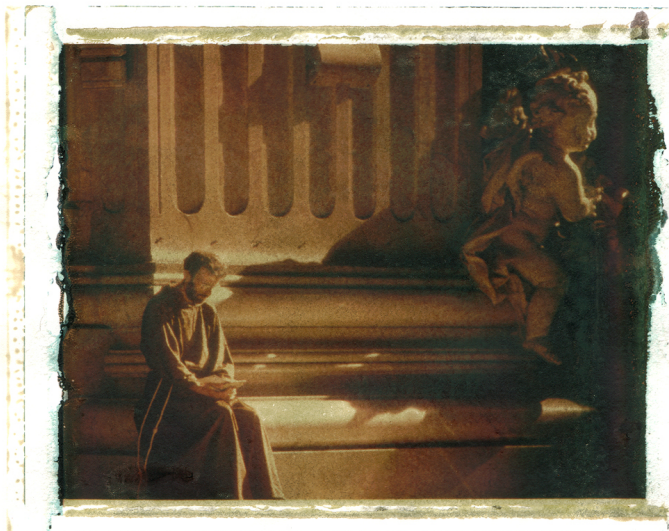

Adam Bruzzone

Photography
Australia

View the full portfolio at <http://www.thecreativefinder.com/creators/adam_bruzzone>

15b Lloyd Road Singapore 239098 (co. reg. 201004398N)
helpdesk 656.227.2902, fax 656.227.0213