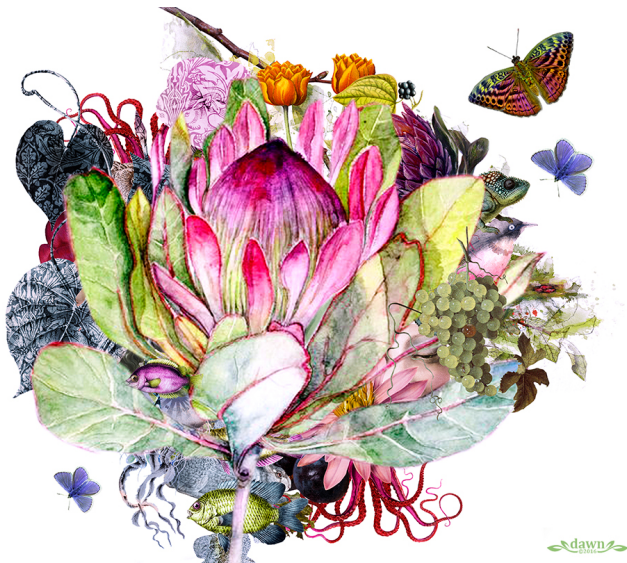

Dawn LeBlanc

Photography
Canada

View the full portfolio at <http://www.thecreativefinder.com/accord>

15b Lloyd Road Singapore 239098 (co. reg. 201004398N)
helpdesk 656.227.2902, fax 656.227.0213