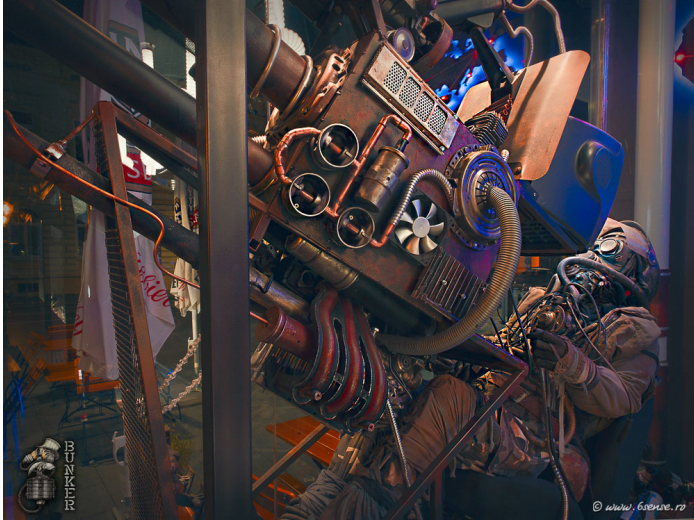

Zoltan Zelenyak

Interior Design
Romania

View the full portfolio at <http://www.thecreativefinder.com/6thsenseinteriors>

15b Lloyd Road Singapore 239098 (co. reg. 201004398N)
helpdesk 656.227.2902, fax 656.227.0213