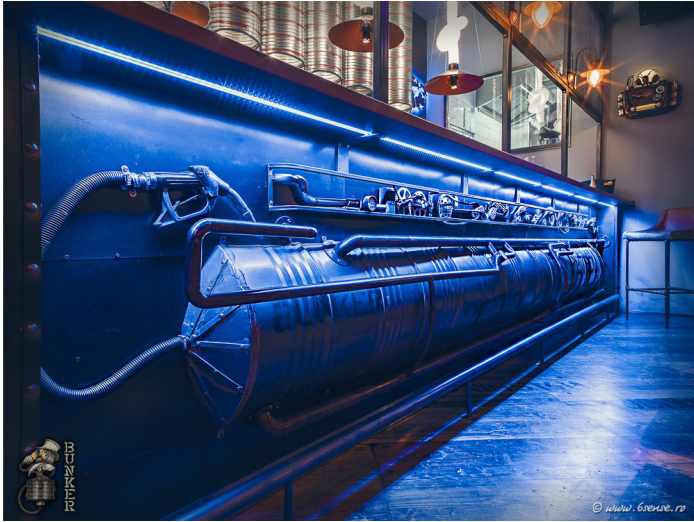

Zoltan Zelenyak

Interior Design
Romania

View the full portfolio at <http://www.thecreativefinder.com/6thsenseinteriors>

15b Lloyd Road Singapore 239098 (co. reg. 201004398N)
helpdesk 656.227.2902, fax 656.227.0213