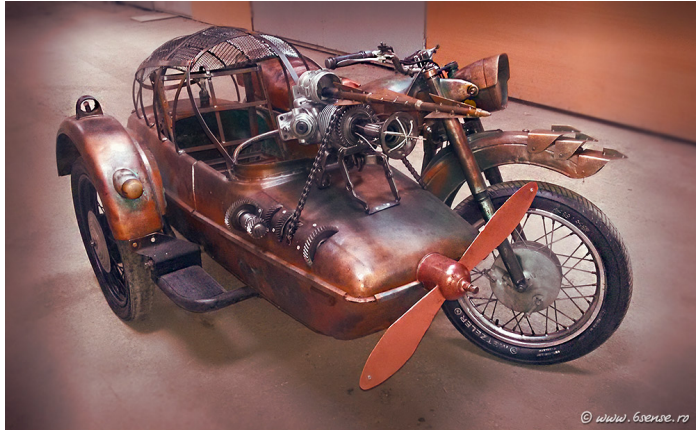

Zoltan Zelenyak

Interior Design
Romania

View the full portfolio at <http://www.thecreativefinder.com/6thsenseinteriors>

© www.6sense.ro