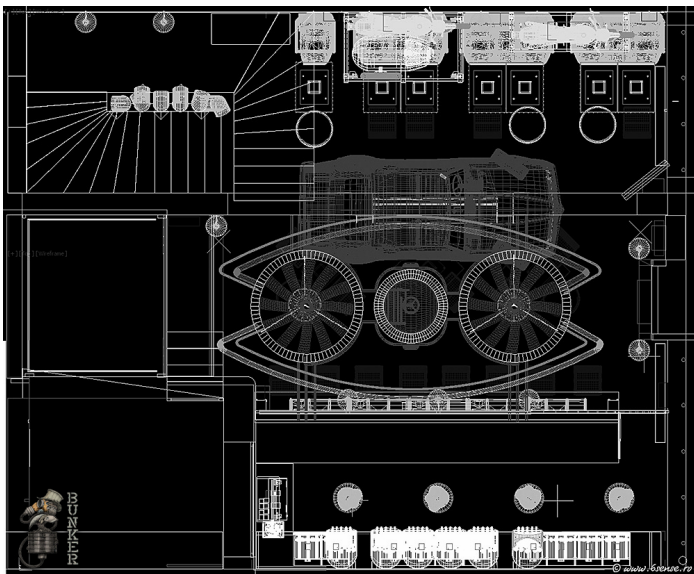

Zoltan Zelenyak

Interior Design
Romania

View the full portfolio at <http://www.thecreativefinder.com/6thsenseinteriors>

15b Lloyd Road Singapore 239098 (co. reg. 201004398N)
helpdesk 656.227.2902, fax 656.227.0213